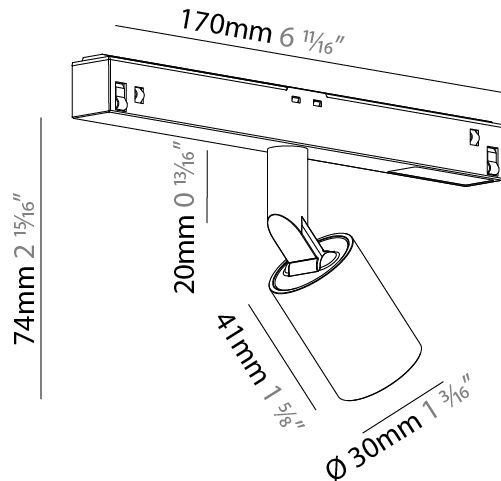

1. To build a product code in our configurator select the specify button on the base model # product page
2. To build a manual product code on this datasheet choose from the options listed below in blue font and add the suffix to the base model #

GENERAL

Series: Centriq
Subseries: Centriq for Clicktrack
Brand: Prolicht
Division: Architectural
Mounting Type: Track
Mounting Location: Ceiling
Subcategory: Spots

PHYSICAL

Shape: Cylinder
Diameter (mm): 40
Diameter (in): 1 5/16
Length (mm): 170
Length (in): 6 11/16
Height (mm): 88
Height (in): 3 7/16
Light Distribution: Adjustable / Direct
Fixture Finish: SSR / BKV / CWI / CRY / HAB / UFT / ITA / RUA / FTG / MYG / LOD / PUS / FRO / FUP / KIA / POP / BLS / SPG / MEY / GOH / GUM / CHC / COM / ABZ / JAG / OBR / MOS / ROR
Fixture Material: Aluminum

ELECTRICAL

Lamp Type: LED (Zhaga Standard)
Input Wattage (W): 6
Total Output Wattage (W): 5.4
Dimming: Non-Dimmable
Driver Included: No
Driver Location: Remote
Driver Type: Constant Voltage - Universal
Driver Class: Class 2
Input Voltage (V): 48
Constant Current (MA): 340
Upon Request: 0-10Vdc dimming / DALI dimming

LED

Number of LEDs: 1
Color Temperature (°K): 2700 / 3000 / 4000
Max. Delivered Lumen (lm): 494 / 519 / 526
CRI: >90 CRI

OPTICAL

Reflector°: 20 / 40 / 50
Optic°: 31 / 36
Adjustability: Rotational 360°; Tilt 90° (±45°)

RATINGS AND CERTIFICATIONS

Certified By: Certified for North American Standards
IP rating: IP20